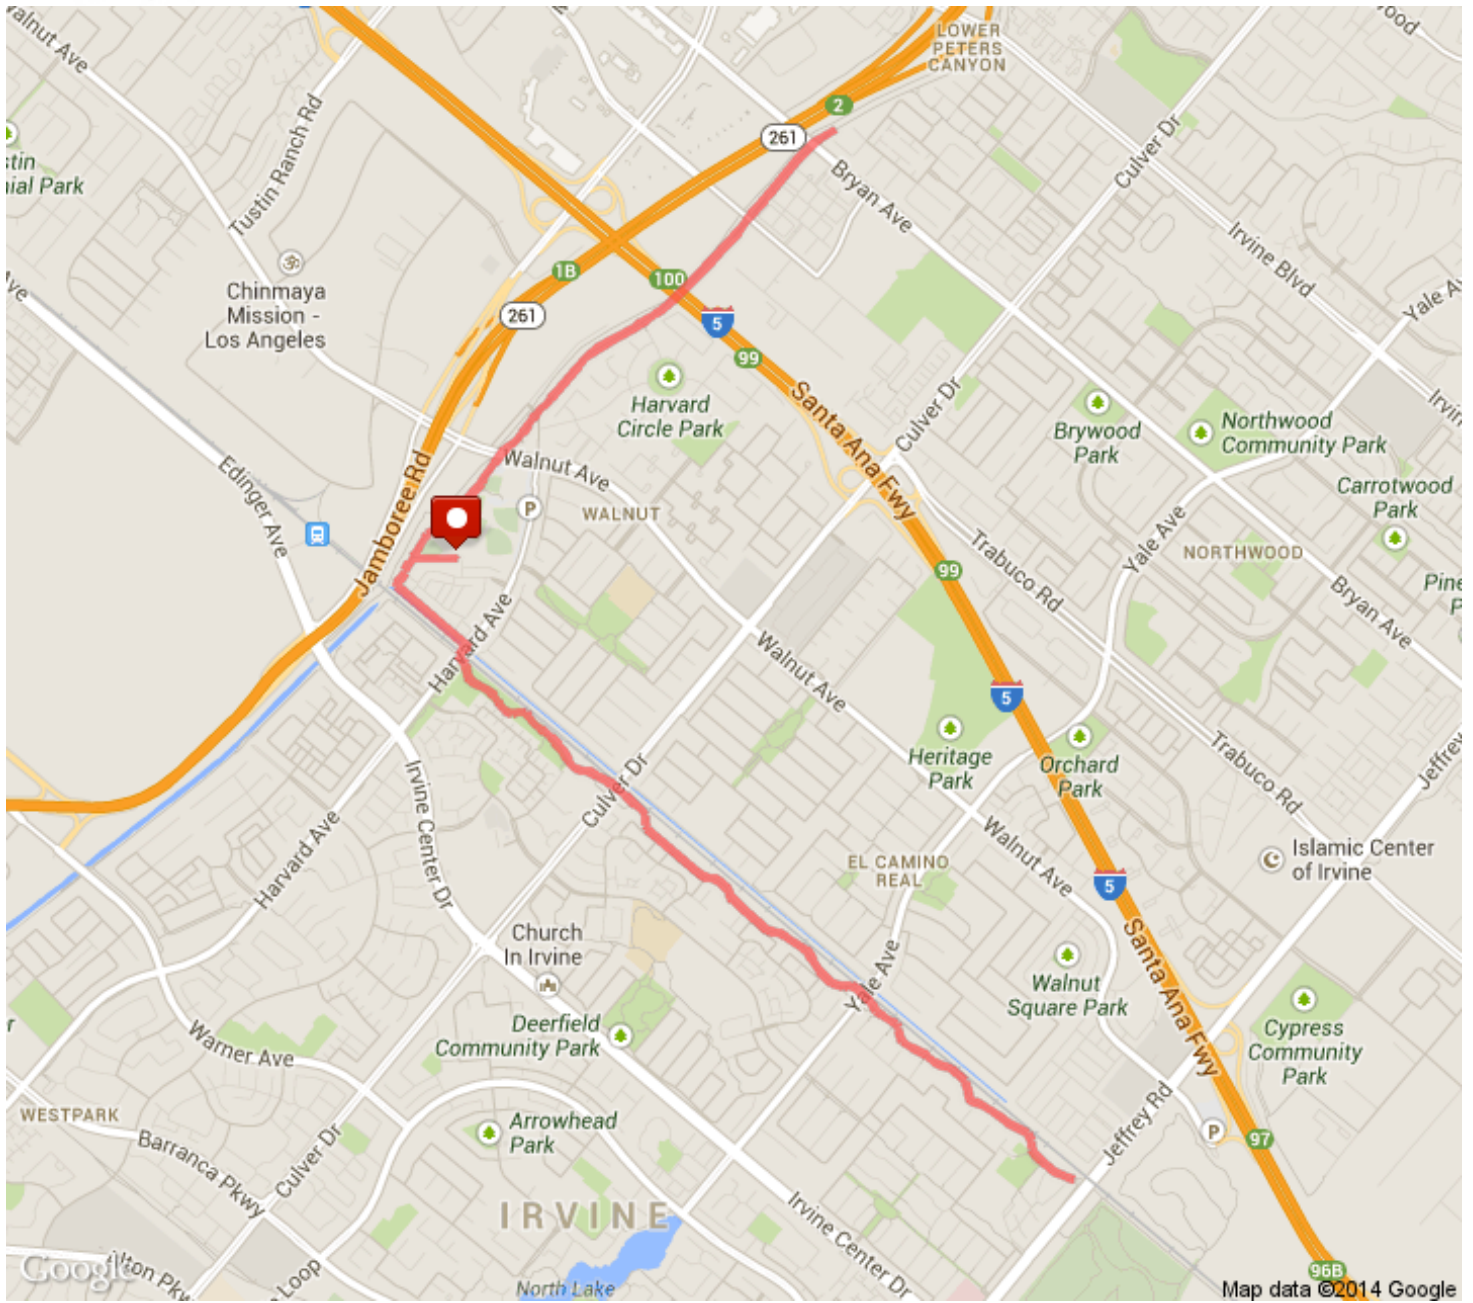

Harvard Park 8 mile

Distance: 8.02 mi

mapmyrun