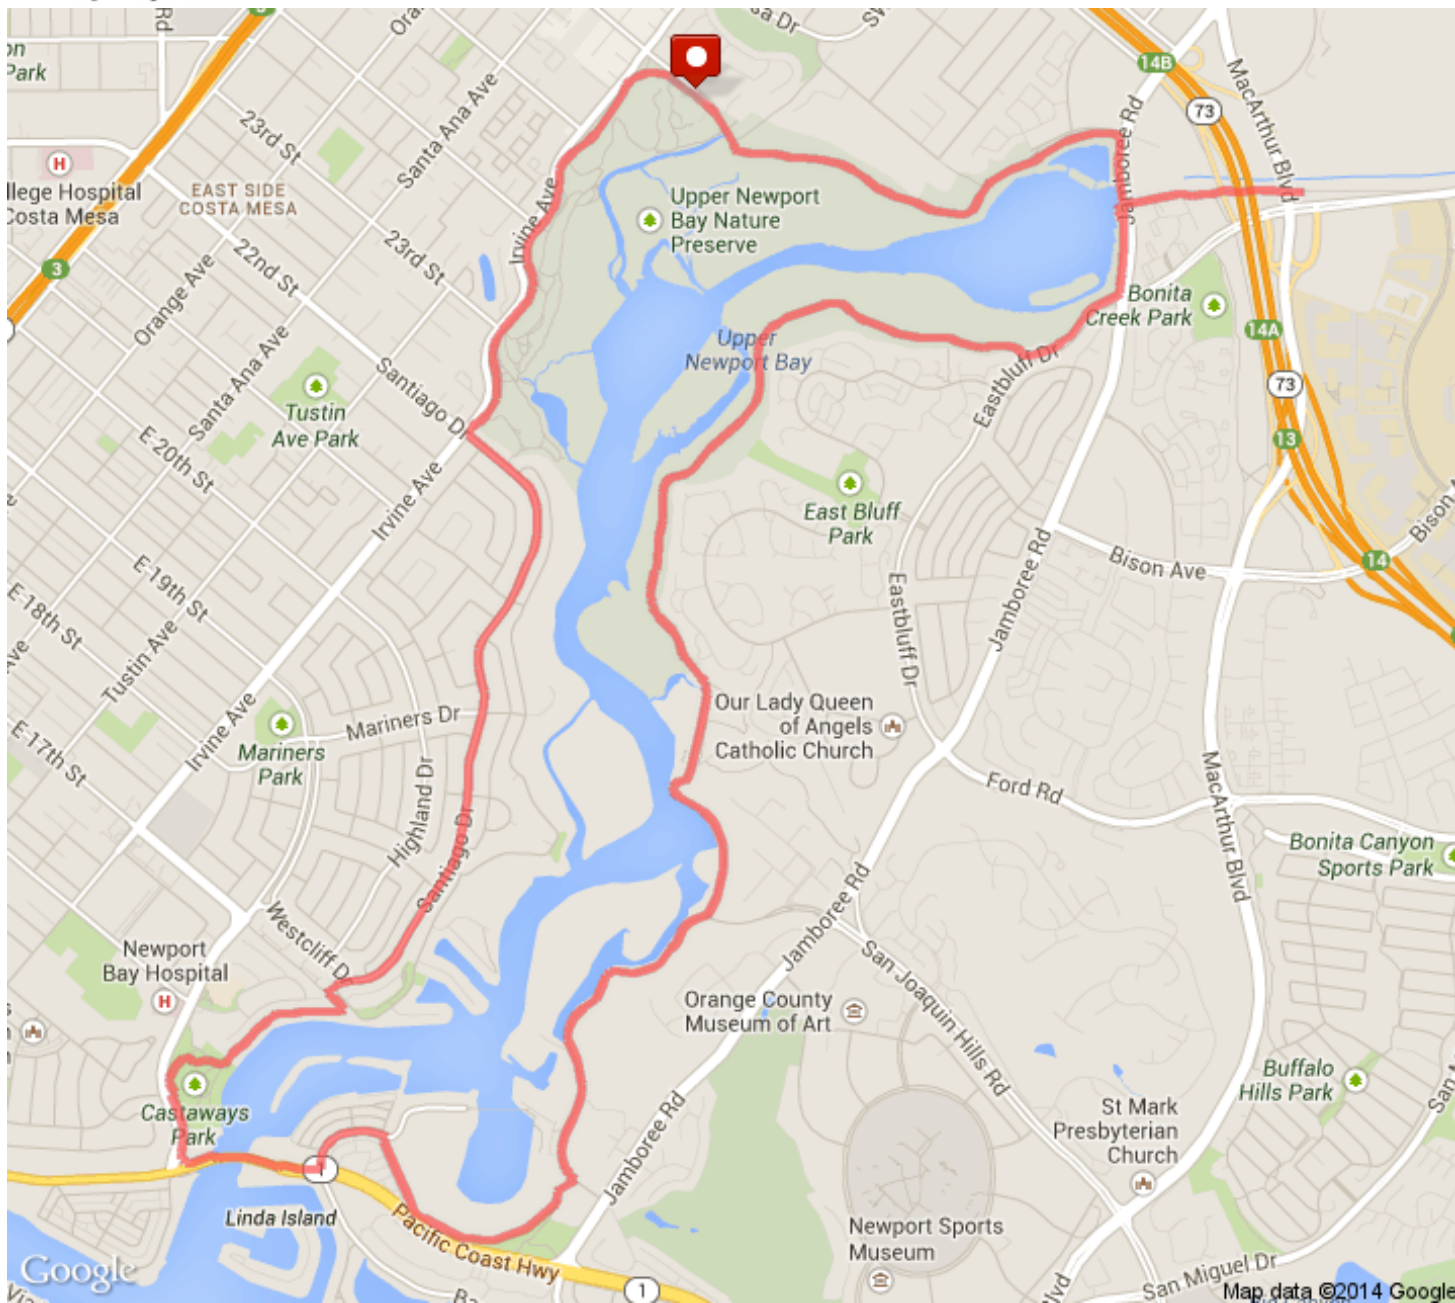

# Back Bay 11 Mile

Distance: 10.96 mi

mapmyrun

 Head southeast on Bayview Trail	0 mi (+0.16 mi)
 Head southeast on Bayview Trail	0.16 mi (+0.3 mi)
 Head east on Bayview Trail	0.46 mi (+0.13 mi)
 Head east on Bayview Trail	0.59 mi (+0.28 mi)
 Head northeast on Bayview Trail Destination will be on the right	0.86 mi (+0.35 mi)
 Head southeast on Bayview Trail	1.21 mi (+0 mi)
 Slight right to stay on Bayview Trail Destination will be on the right	1.22 mi (+0.19 mi)
 Head south on Bayview Trail toward San Diego Creek Trail	1.41 mi (+0 mi)
 Head south on Bayview Trail toward San Diego Creek Trail	1.41 mi (+0 mi)
 Turn right onto San Diego Creek Trail	1.42 mi (+0.03 mi)
 Head northeast on San Diego Creek Trail	1.45 mi (+0.05 mi)
 Head east on San Diego Creek Trail	1.5 mi (+0.04 mi)
 Head east on San Diego Creek Trail	1.54 mi (+0.06 mi)
 Head east on San Diego Creek Trail	1.6 mi (+0.08 mi)
 Head east on San Diego Creek Trail Destination will be on the left	1.68 mi (+0.05 mi)
 Head east on San Diego Creek Trail	1.73 mi (+0.09 mi)
 Head east on San Diego Creek Trail	1.82 mi (+0.06 mi)
 Head east on San Diego Creek Trail	1.88 mi (+0.02 mi)
 Head east on San Diego Creek Trail	1.9 mi (+0 mi)
 Head east on San Diego Creek Trail	1.9 mi (+0 mi)